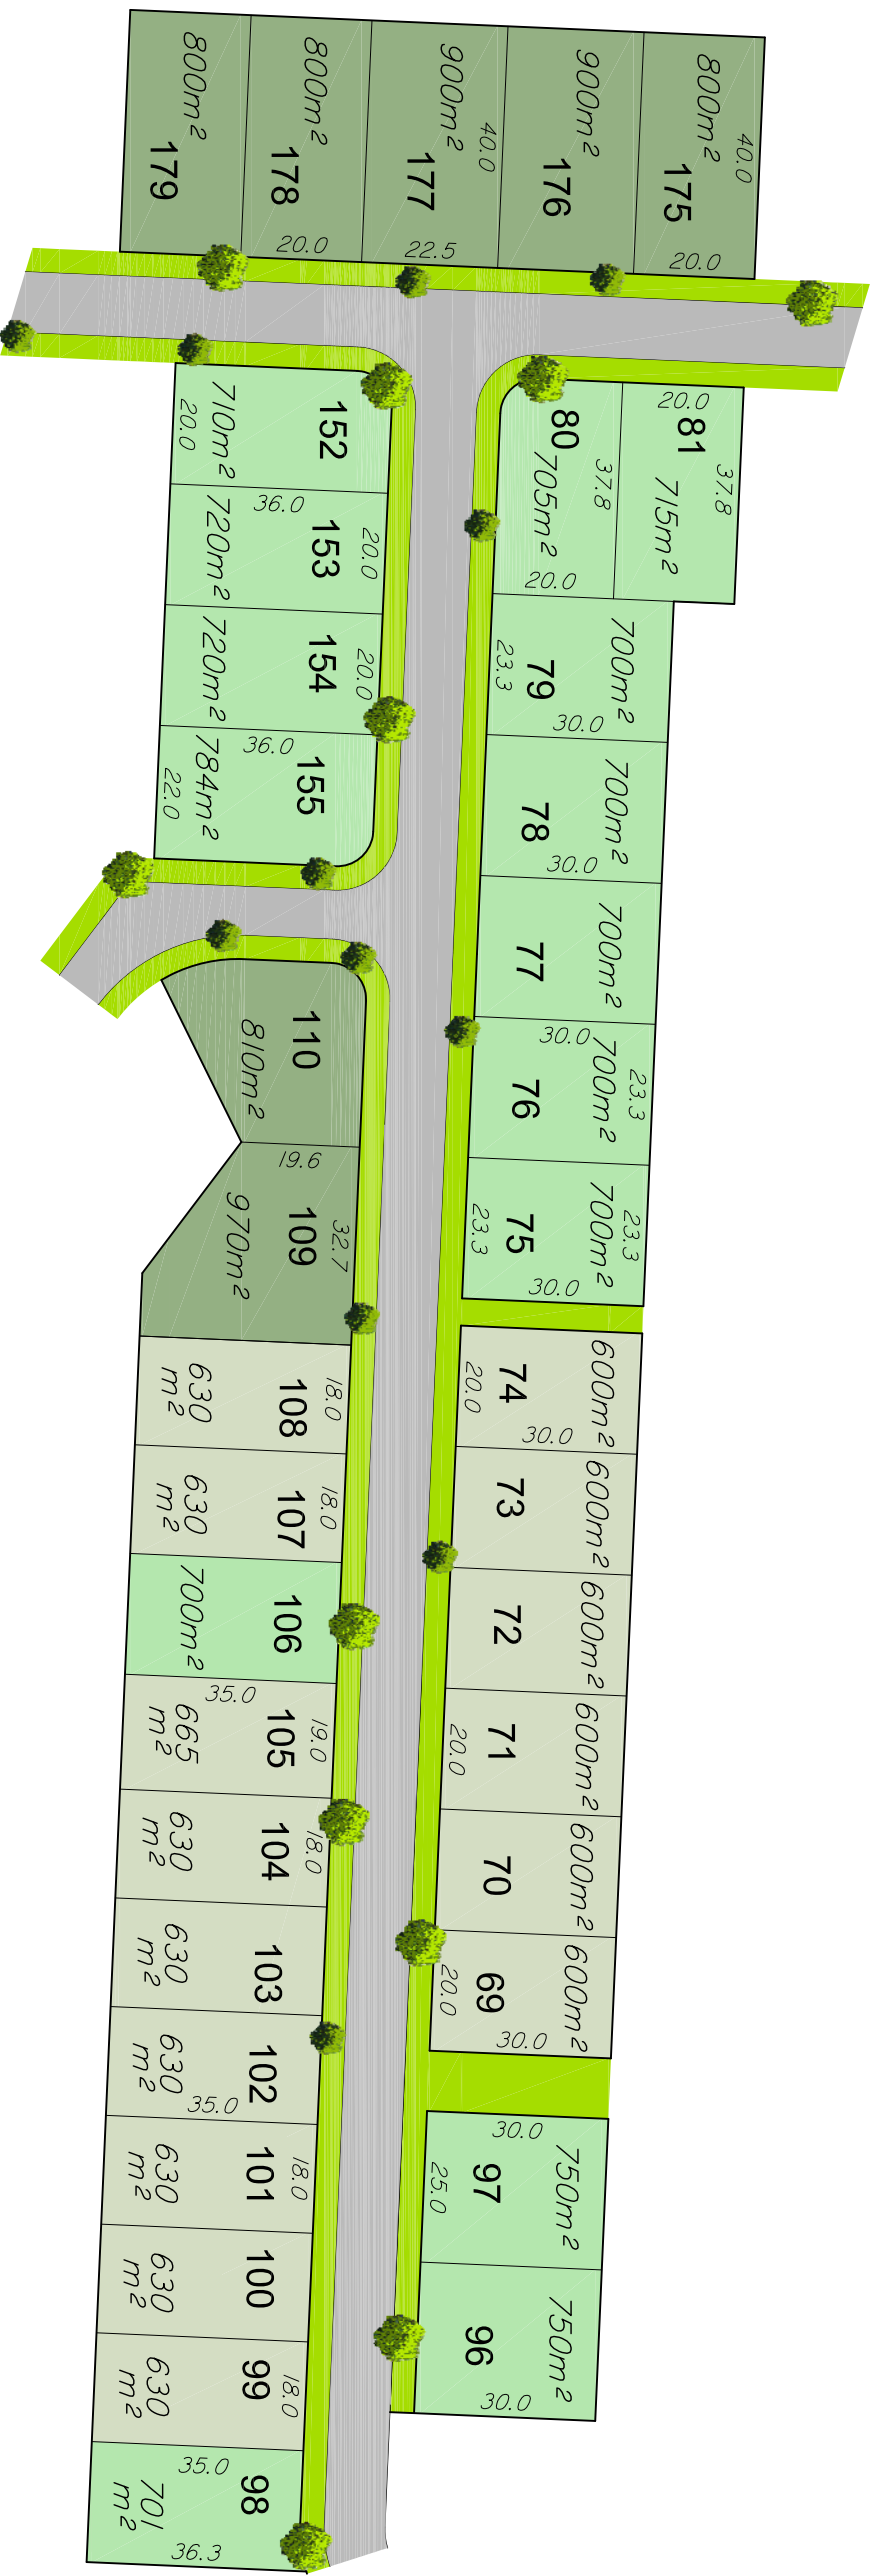

Pilot Farm Road

Stage 4

LEGEND

- 600m² - 699m²
- 700m² - 799m²
- 800m² +

NOTE: Areas and dimensions are subject to Council approval and registration of survey plan with the Department of Environment and Resource Management. This plan does not show any possible easements that may be applicable.

SCALE 1:1250 (A3)

PREPARED BY:

LANDPARTNERS
built environment consultants